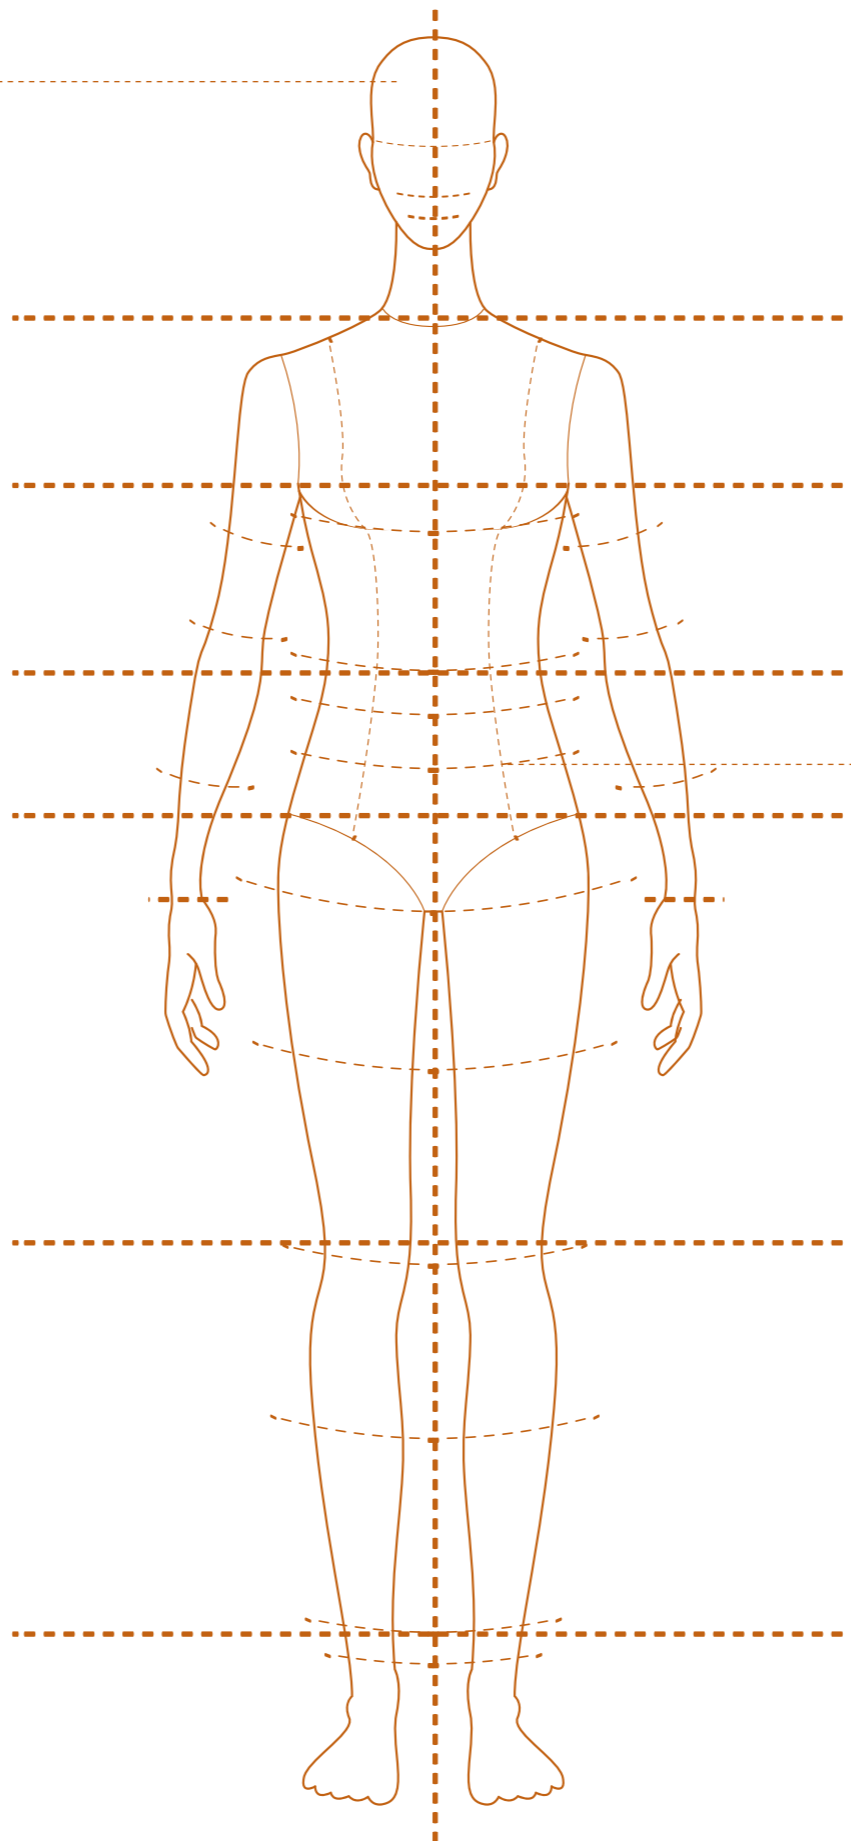

FACE

SKIN CONSULTATION

If you are looking to learn how to generally improve your skin or suffer from any skin issues, we are here to guide you on how to achieve naturally healthy skin.

30 minutes **PLN 200**

Redeemable against products or future treatments

SOVERAL EXPRESS

Designed for those in a rush or just in need of a quick pick me up. The best of SOVERAL Signature Treatments, plus a Hyaluronic Plumping Mask.

Exfoliation & PH Balance
Firming & Sculpting Face Massage
Anti-inflammation Marble cooling
Plumping Mask
Moisture Locking

40 minutes **PLN 365**

SOVERAL SIGNATURE

To improve skin health, tone and support the skin's own regenerative abilities. Aims to relieve the face of locked muscle tension, clear stagnant lymph pathways and soothe the appearance of fine lines and wrinkles.

Specialised lymphatic activation & drainage of the facial tissues, neck, and chest.
Firming & Sculpting Face Massage
Anti-inflammation Control and Skin's barrier protection.
Moisture locking.

60 minutes **PLN 525**

90 minutes **PLN 740** - Includes a detoxifying & firming mask set with cold marble stones... and extra sculpting massage!

MASSAGE + BESPOKE OIL BLEND

Tailor-made for you. It may be all about de-stressing sending you to a dream world or more of a therapeutic treatment addressing knots, aches and pains and overworked muscles.

Our massage is a combination of:
Remedial, Swedish, Sports Massage, Deep Tissue, Lymphatic drainage, Acupressure, and Soveral's unique techniques such as muscle stretching enflourage and body alignment.

30 minutes **PLN 250**

60 minutes **PLN 400**

90 minutes **PLN 520**

BODY

AROMATIC SALT SCRUB

For instant silky-smooth skin. For dry and weathered bodies. For those wanting to feel squeaky clean.

Mineral salt from Krakow blended with a tailor-made aromatherapy oil.

30 minutes **PLN 240**

POLISH HERBAL CLAYS

Poland has a wealth of herbal traditional therapies, passed on from generation to generation. They are the tried & tested and much-loved traditions of the Polish way of life.

Clays are custom blended to suit your needs, various blends may be done to address different ailments in the body.

The treatment ends with an aromatic balm to hydrate and nourish the skin, leaving it softly scented.

90 minutes **PLN 590**